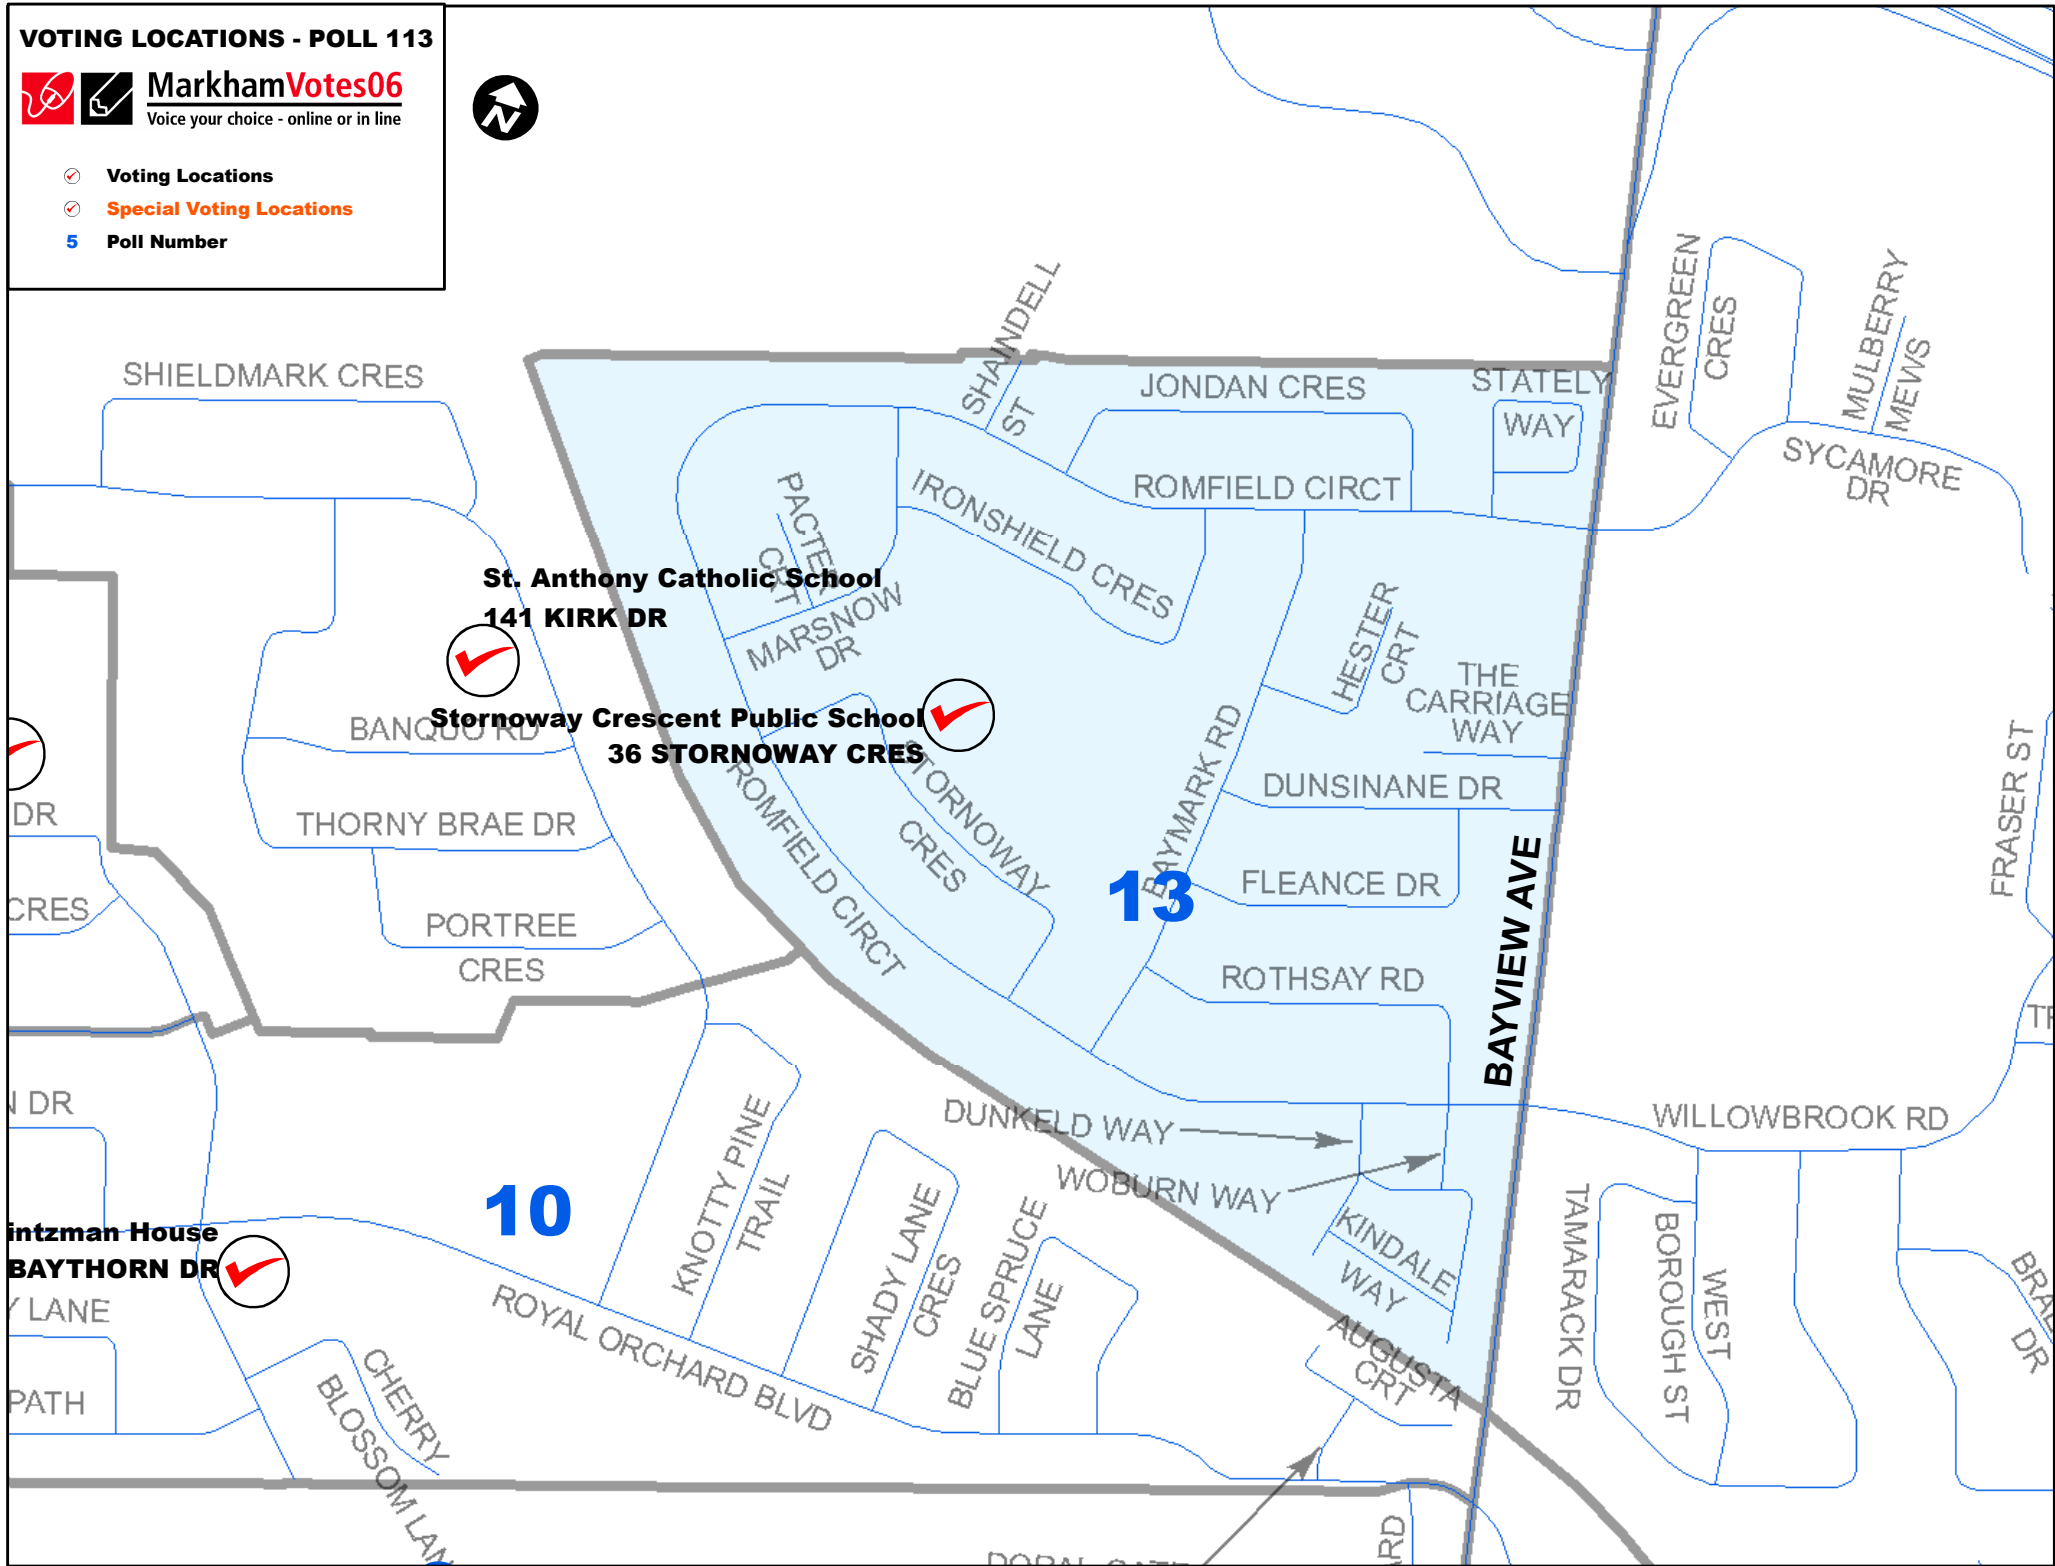

VOTING LOCATIONS - POLL 113

MarkhamVotes06

Voice your choice - online or in line

- Voting Locations**
- Special Voting Locations**
- 5** **Poll Number**

St. Anthony Catholic School
141 KIRK DR

Stornoway Crescent Public School
36 STORNOWAY CRES

Intzman House
BAYTHORN DR

10

13