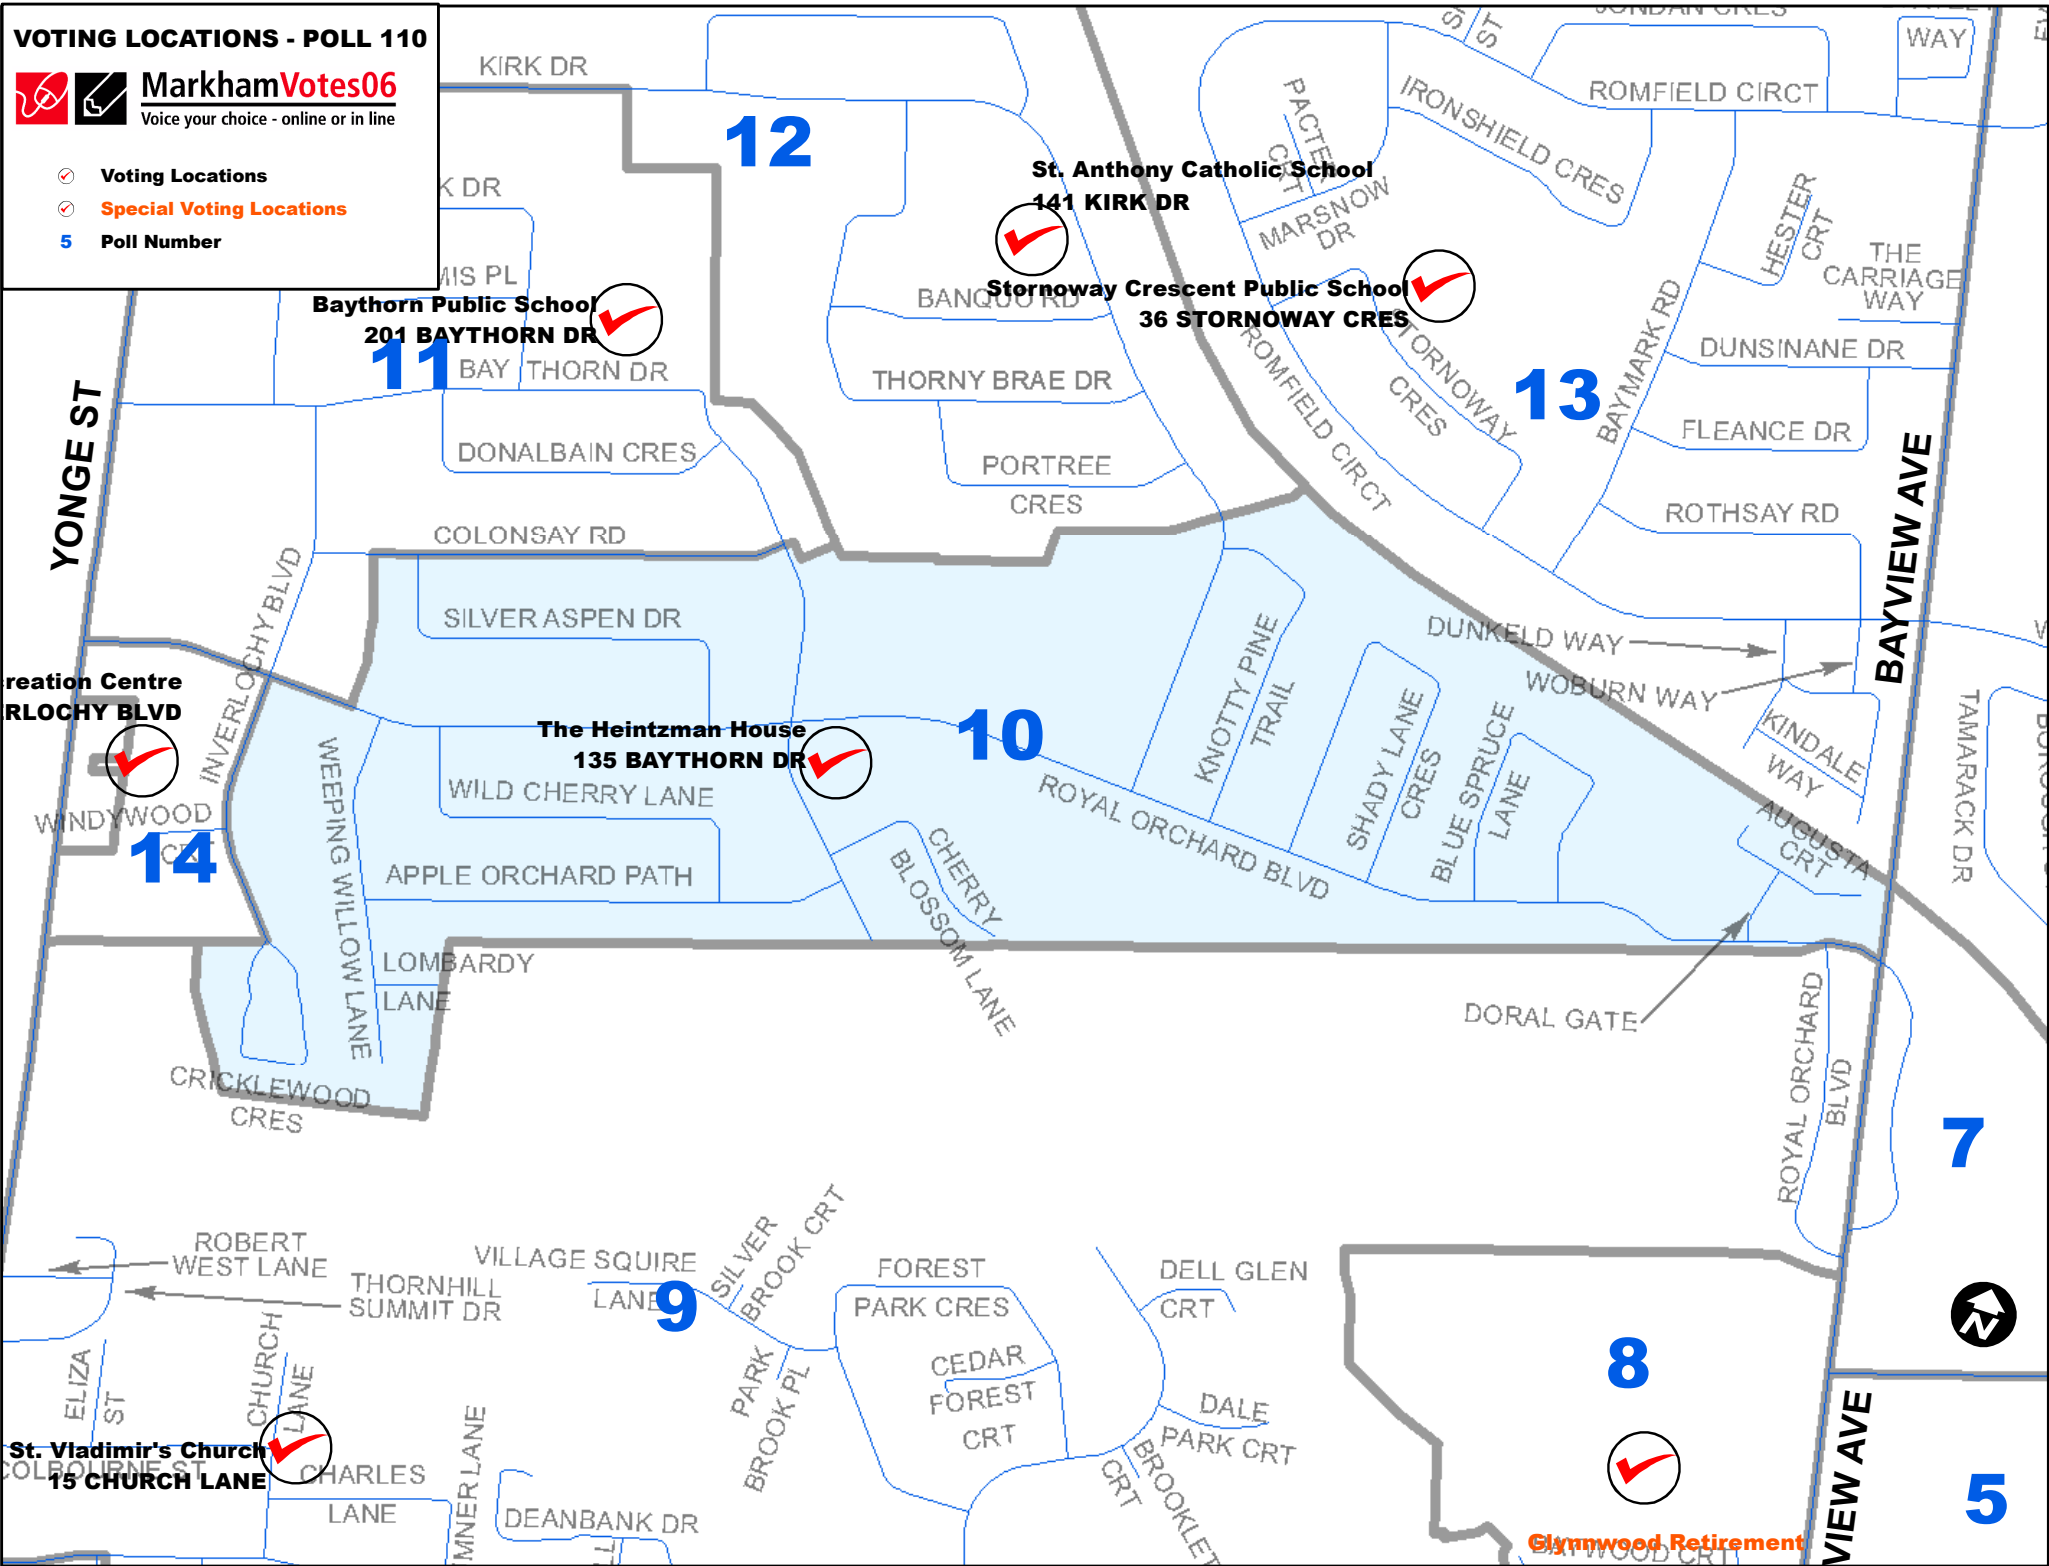

VOTING LOCATIONS - POLL 110

MarkhamVotes06

Voice your choice - online or in line

- Voting Locations
- Special Voting Locations
- 5** Poll Number

recreation Centre
INVERLOCHY BLVD

St. Vladimir's Church
15 CHURCH LANE

Baythorn Public School
201 BAYTHORN DR

St. Anthony Catholic School
141 KIRK DR

Stornoway Crescent Public School
36 STORNOWAY CRES

The Heintzman House
135 BAYTHORN DR

Glynwood Retirement