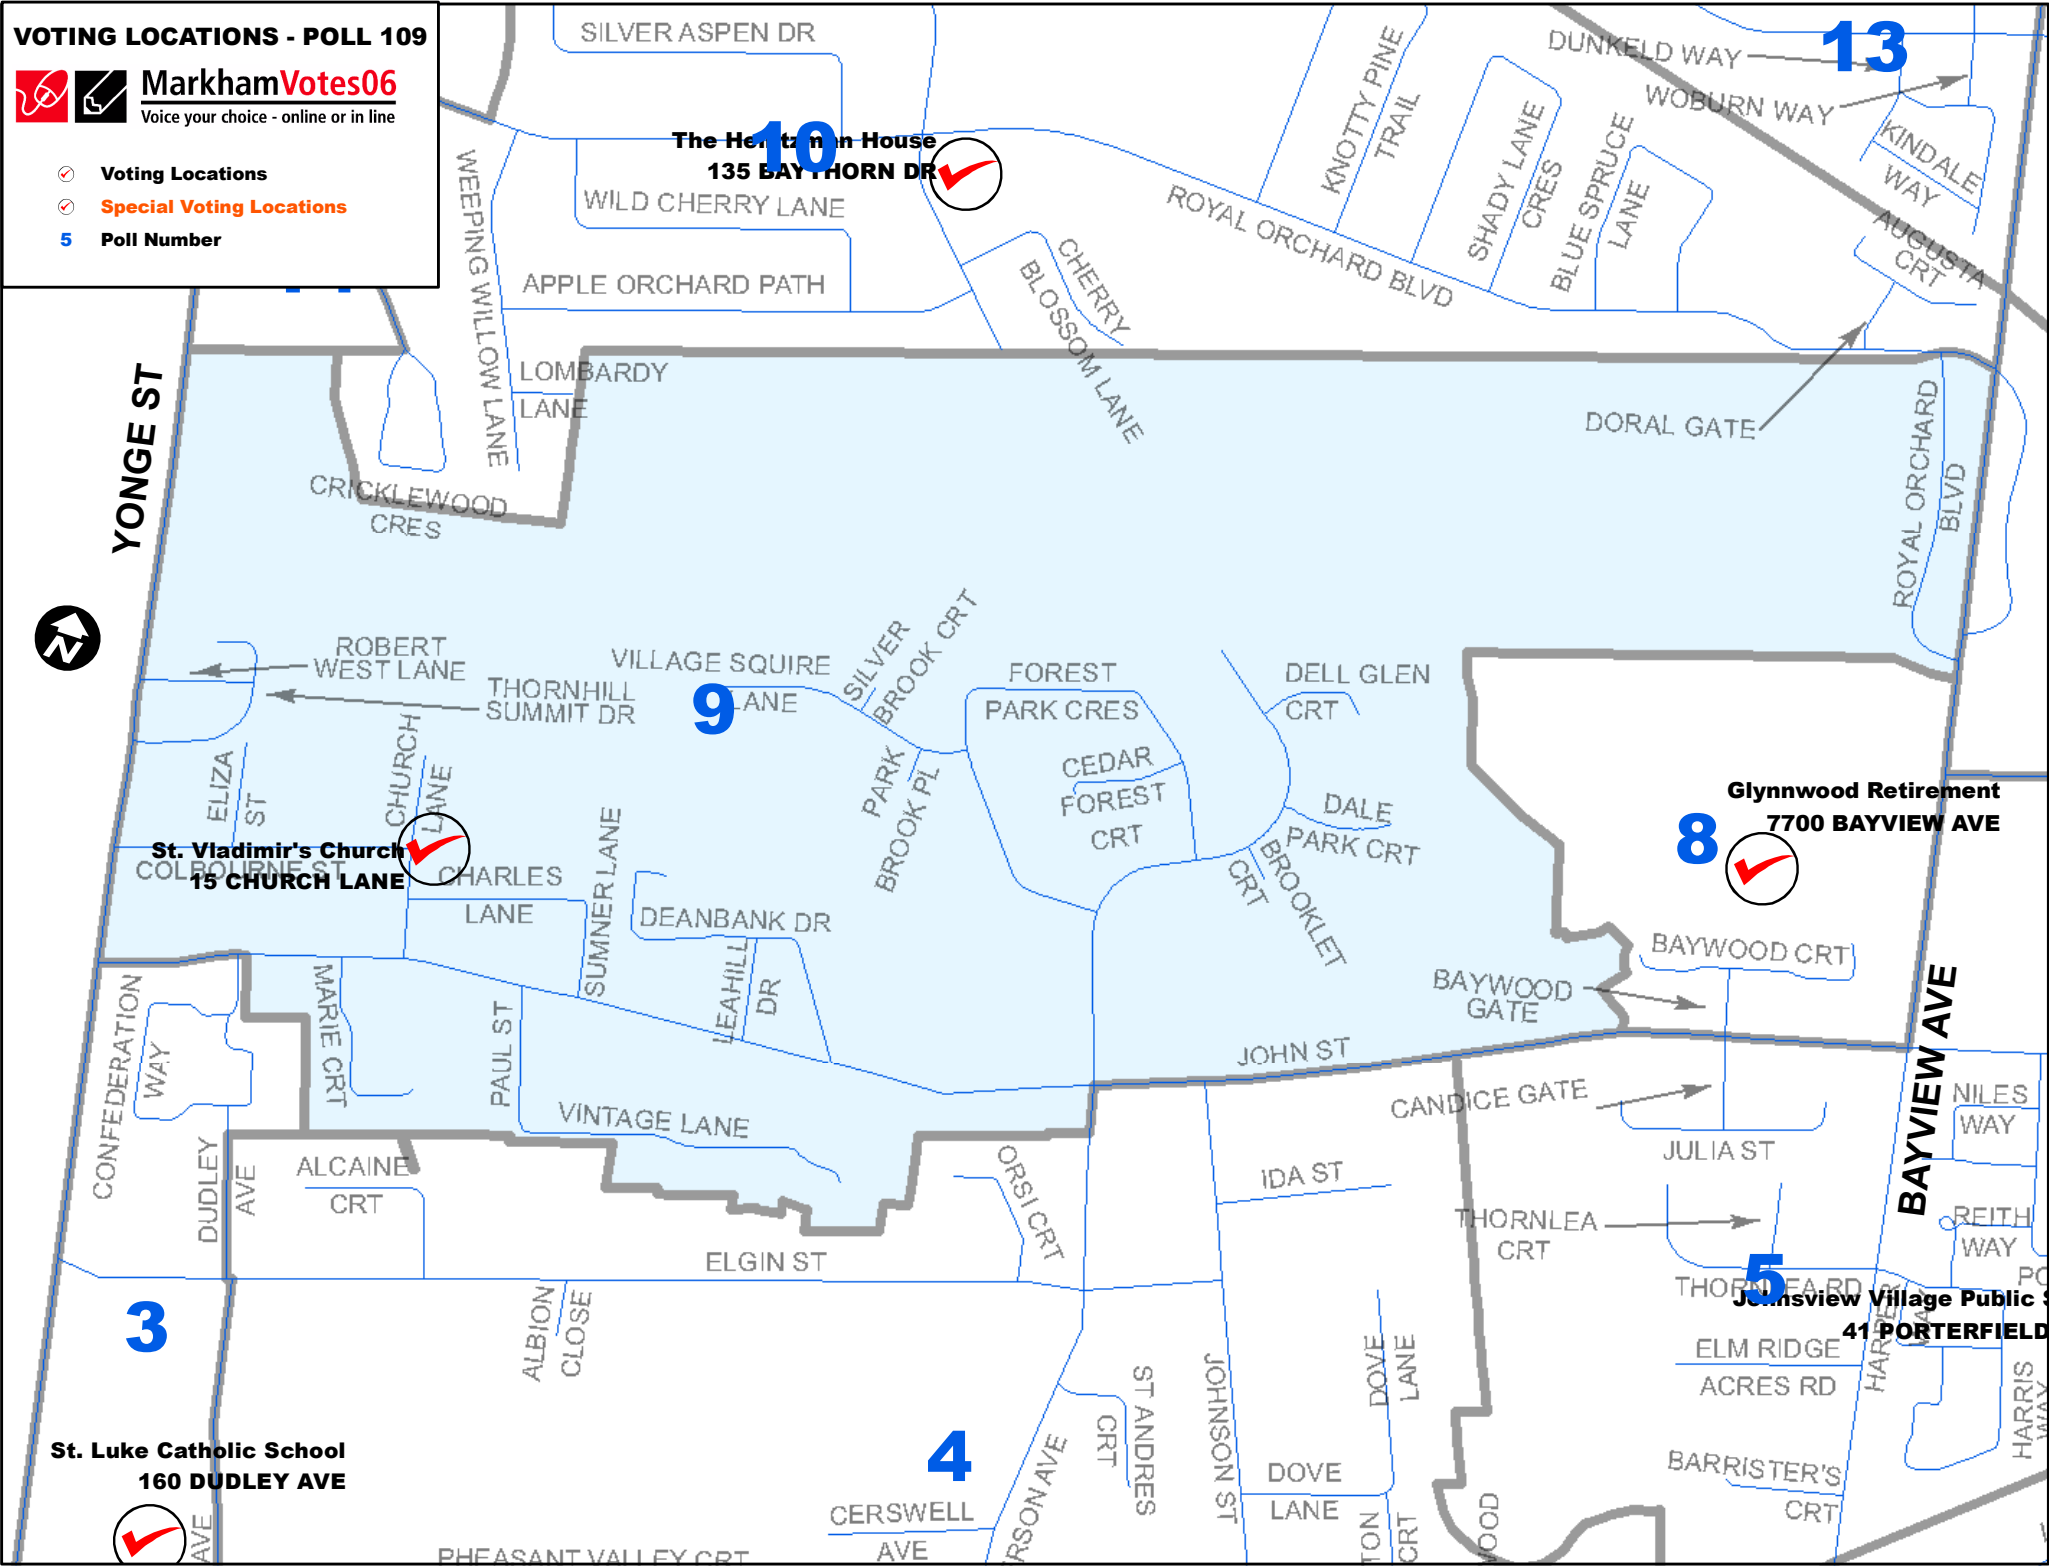

**VOTING LOCATIONS - POLL 109**

**MarkhamVotes06**

Voice your choice - online or in line

- Voting Locations
- Special Voting Locations
- Poll Number

**10**  
The Heron House  
135 BAYTHORN DR

**13**

**9**

**8**

**Glynnwood Retirement**  
7700 BAYVIEW AVE

**5**

**Johnsview Village Public School**  
41 PORTERFIELD RD

**4**

**3**

**St. Luke Catholic School**  
160 DUDLEY AVE