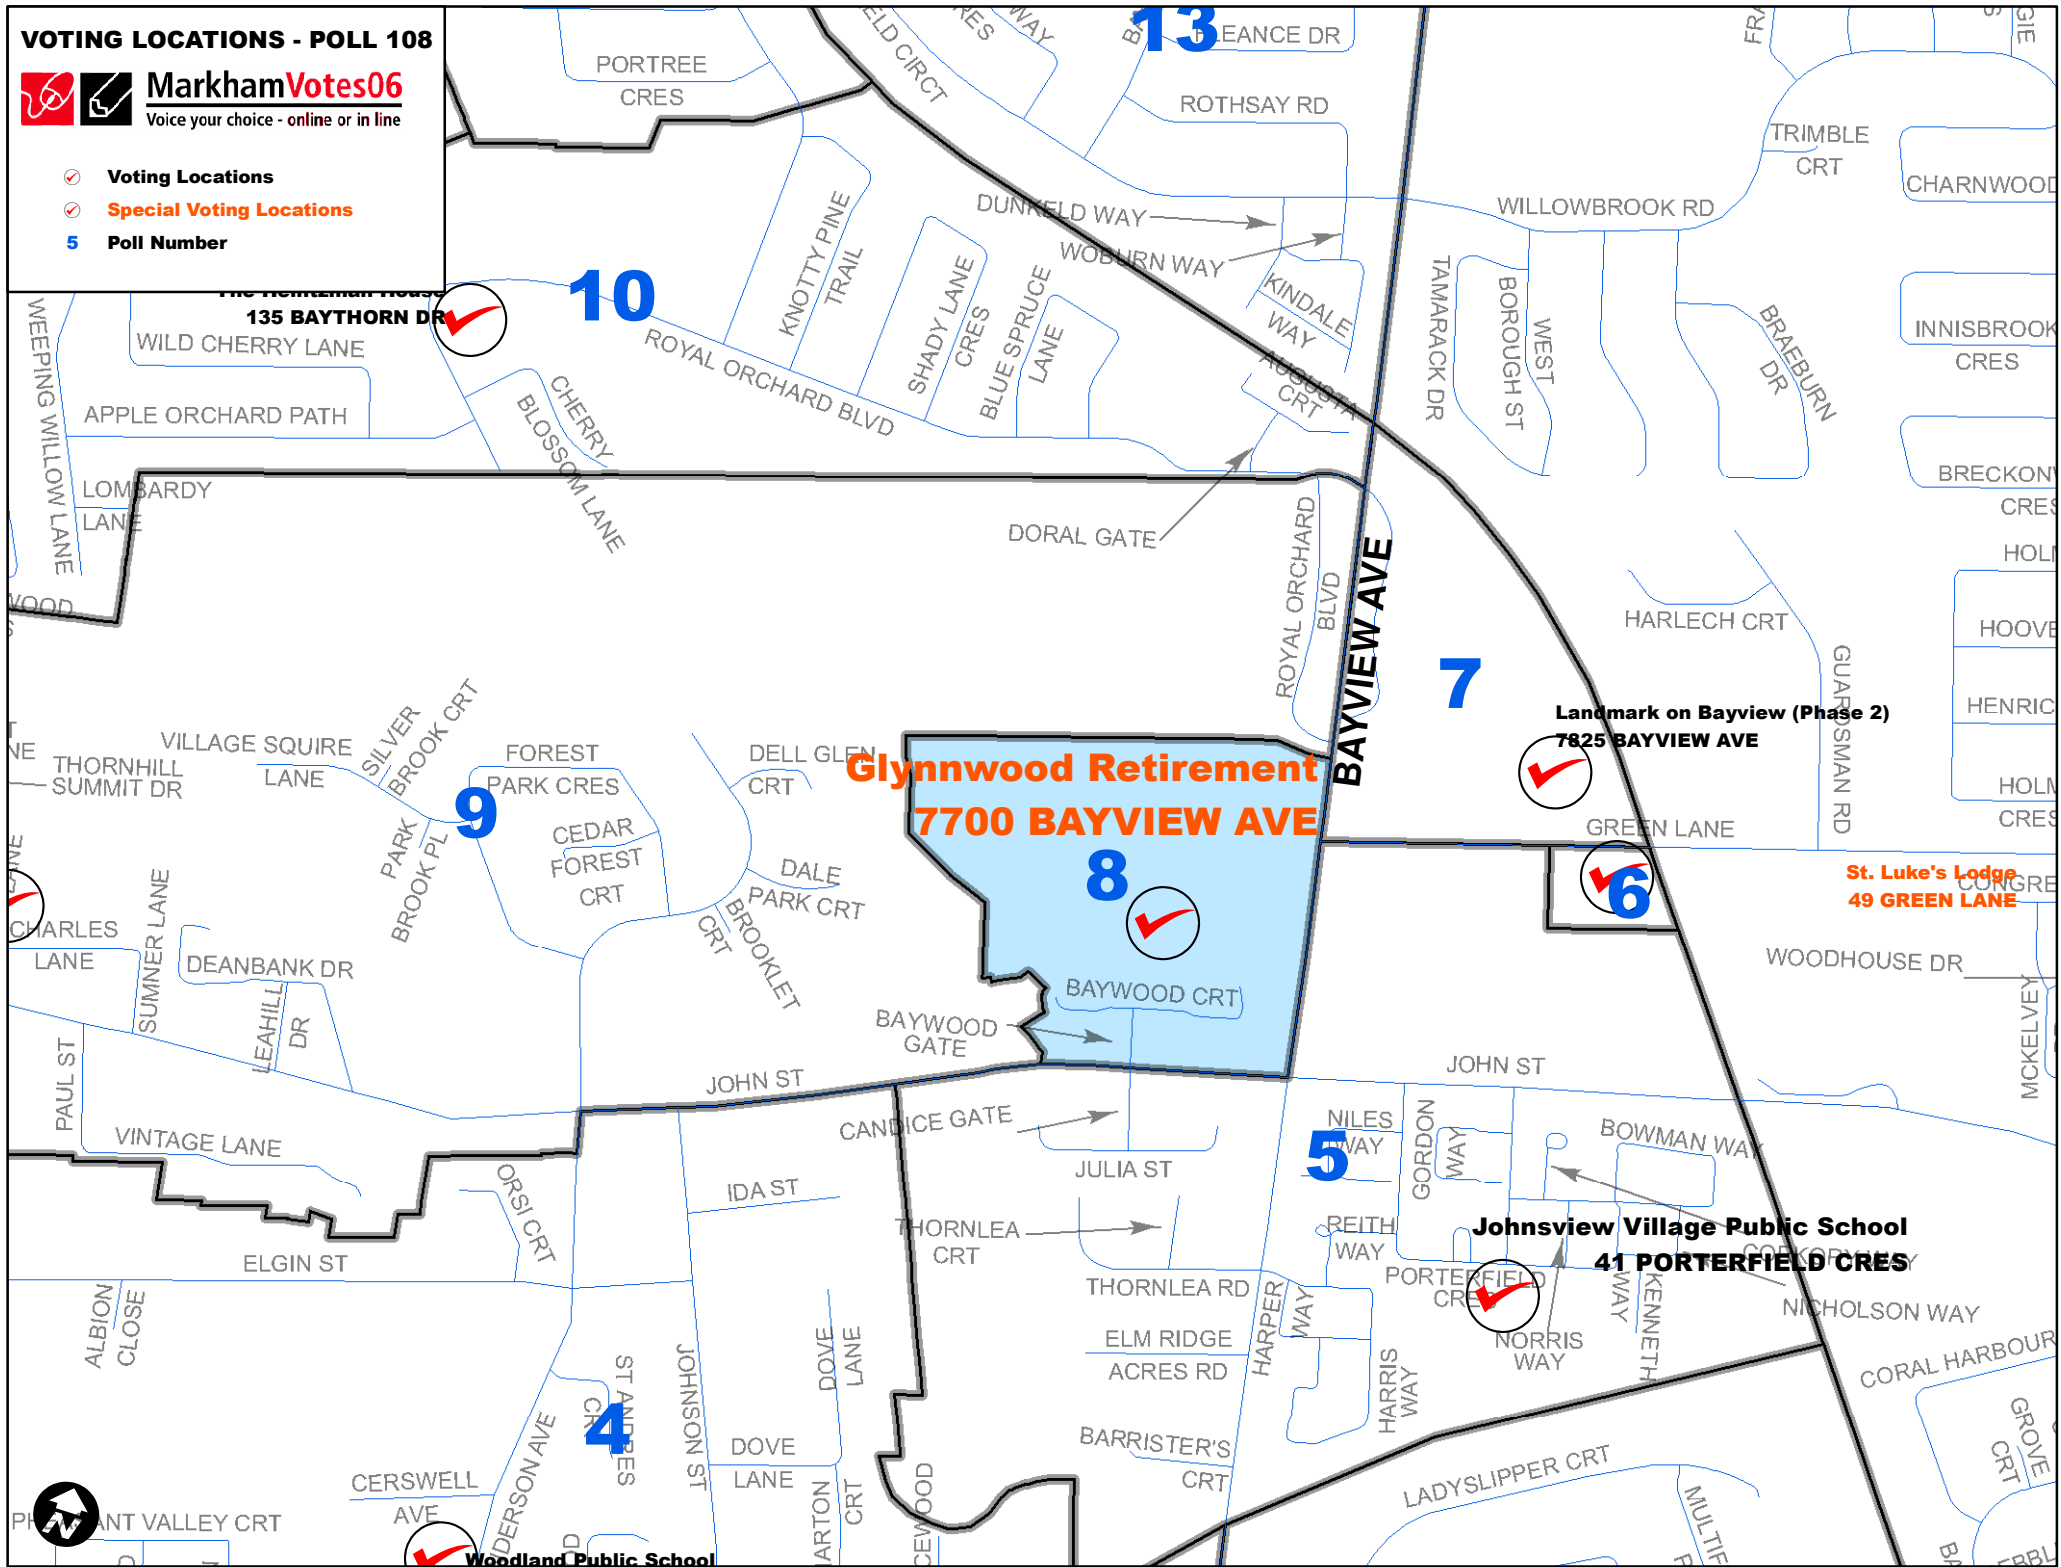

VOTING LOCATIONS - POLL 108

MarkhamVotes06

Voice your choice - online or in line

- Voting Locations**
- Special Voting Locations**
- 5** **Poll Number**

135 BAYTHORN DR

10

Glynnwood Retirement
7700 BAYVIEW AVE

8

Landmark on Bayview (Phase 2)
7825 BAYVIEW AVE

7

St. Luke's Lodge
49 GREEN LANE

6

Johnsview Village Public School
41 PORTERFIELD CRES

5

4