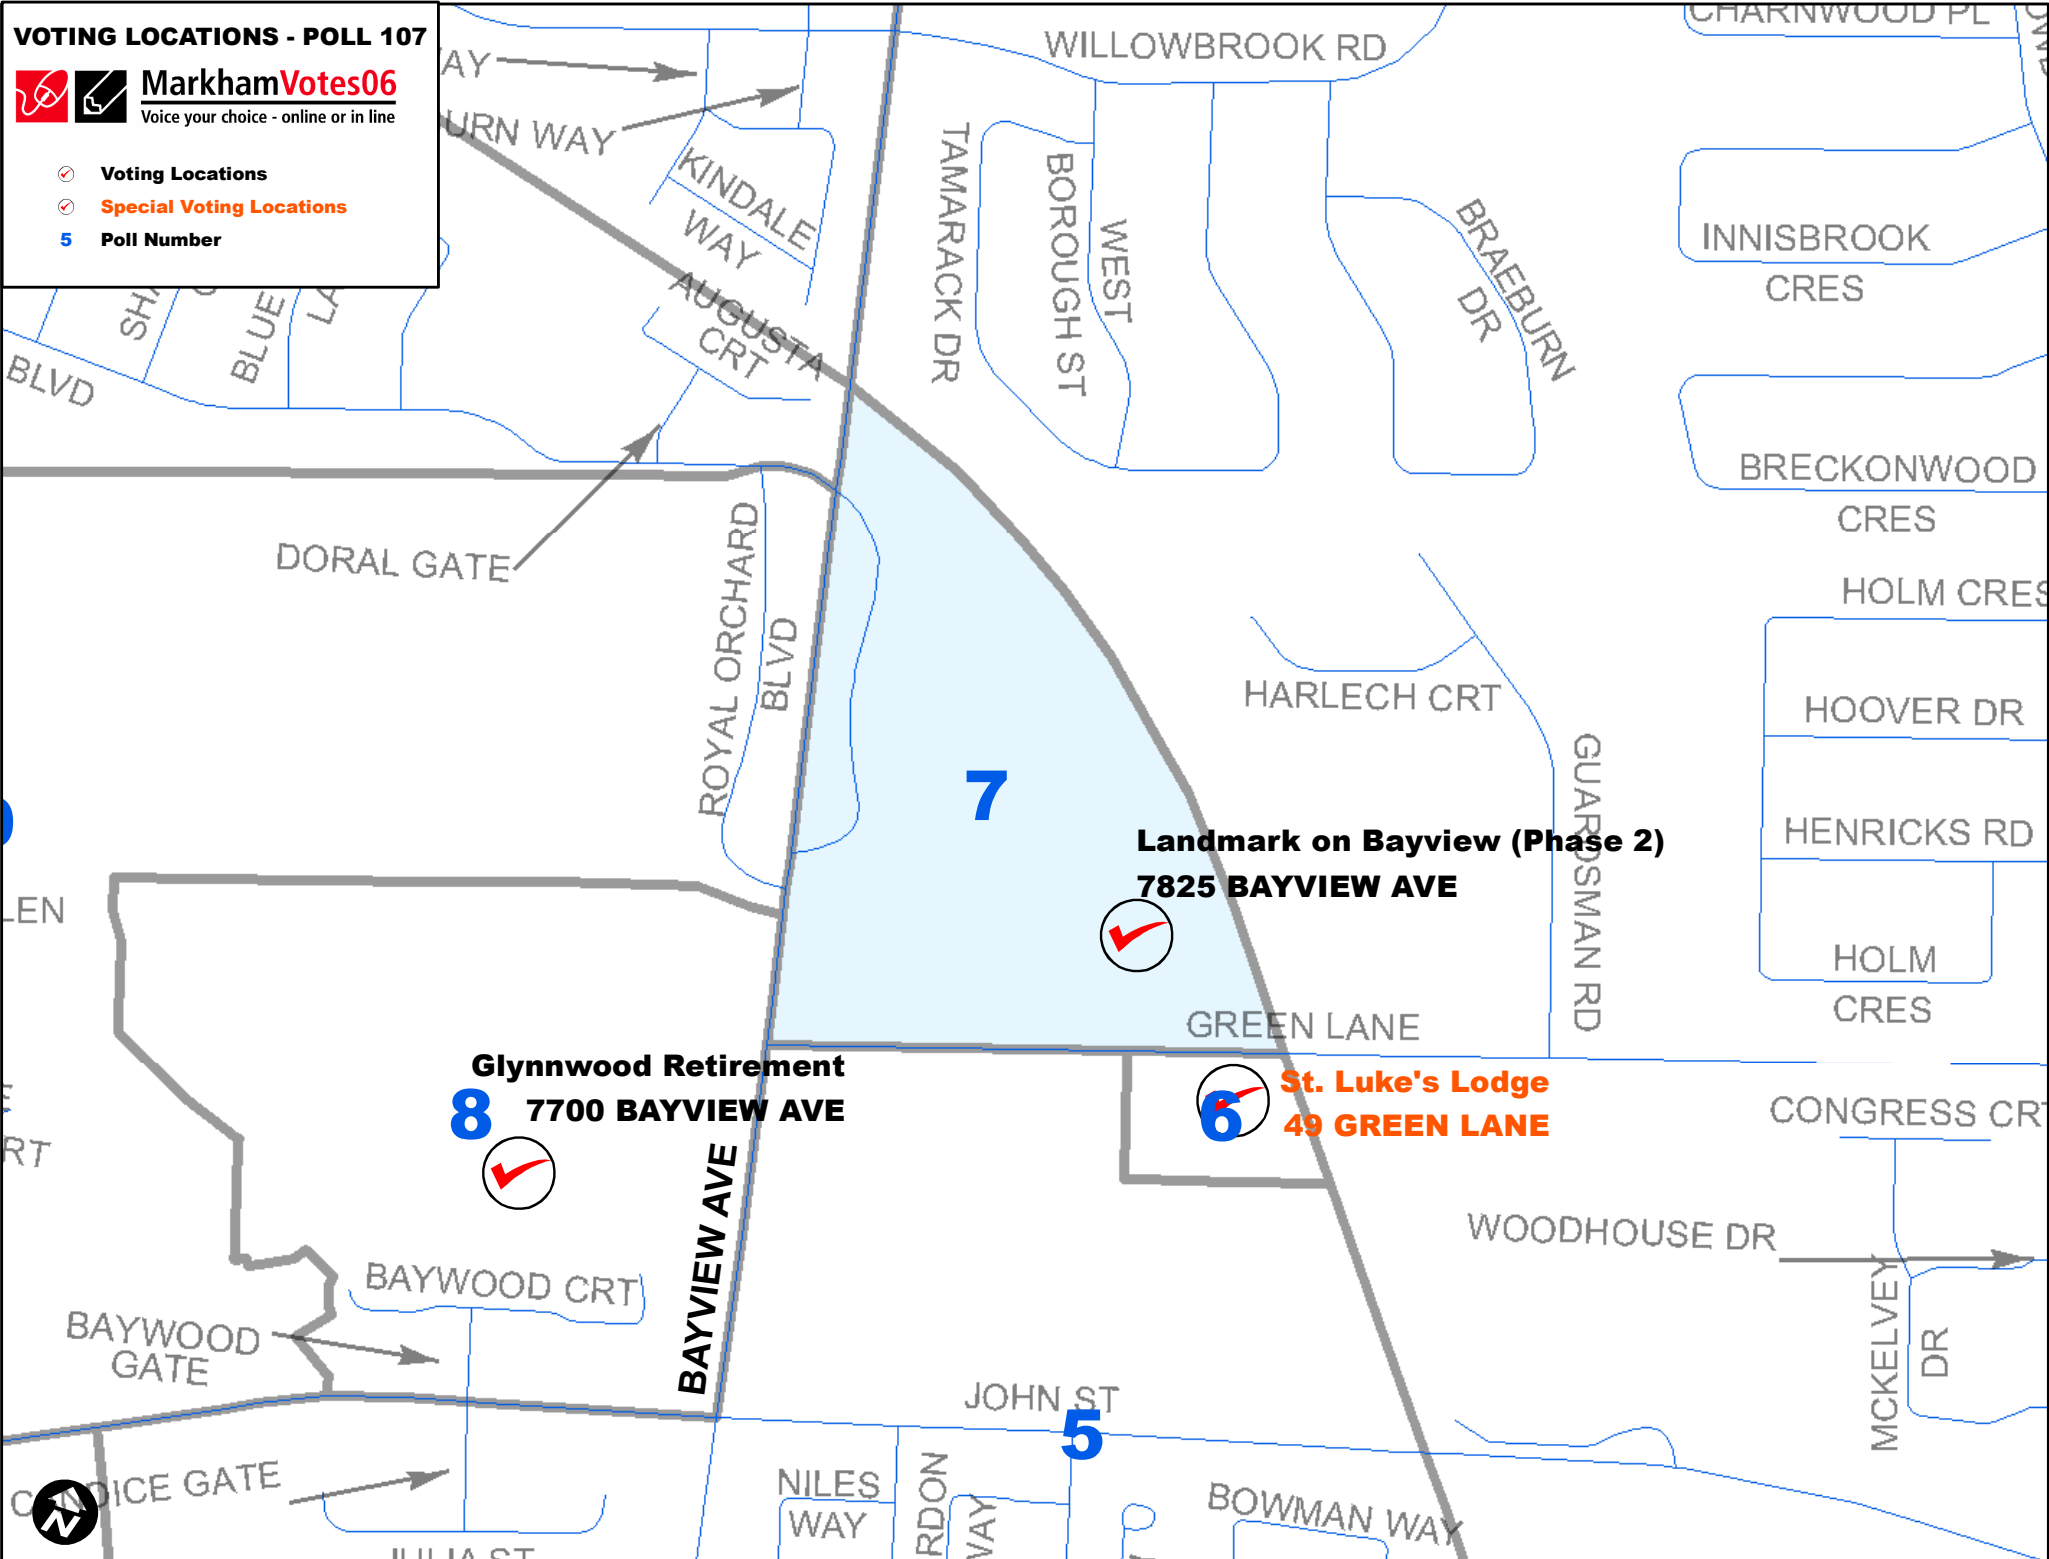

**VOTING LOCATIONS - POLL 107**

**MarkhamVotes06**

Voice your choice - online or in line

-  **Voting Locations**
-  **Special Voting Locations**
- 5** **Poll Number**

**8** **Glynnwood Retirement**  
**7700 BAYVIEW AVE**

**7**  
**Landmark on Bayview (Phase 2)**  
**7825 BAYVIEW AVE**

**6** **St. Luke's Lodge**  
**49 GREEN LANE**

**5**