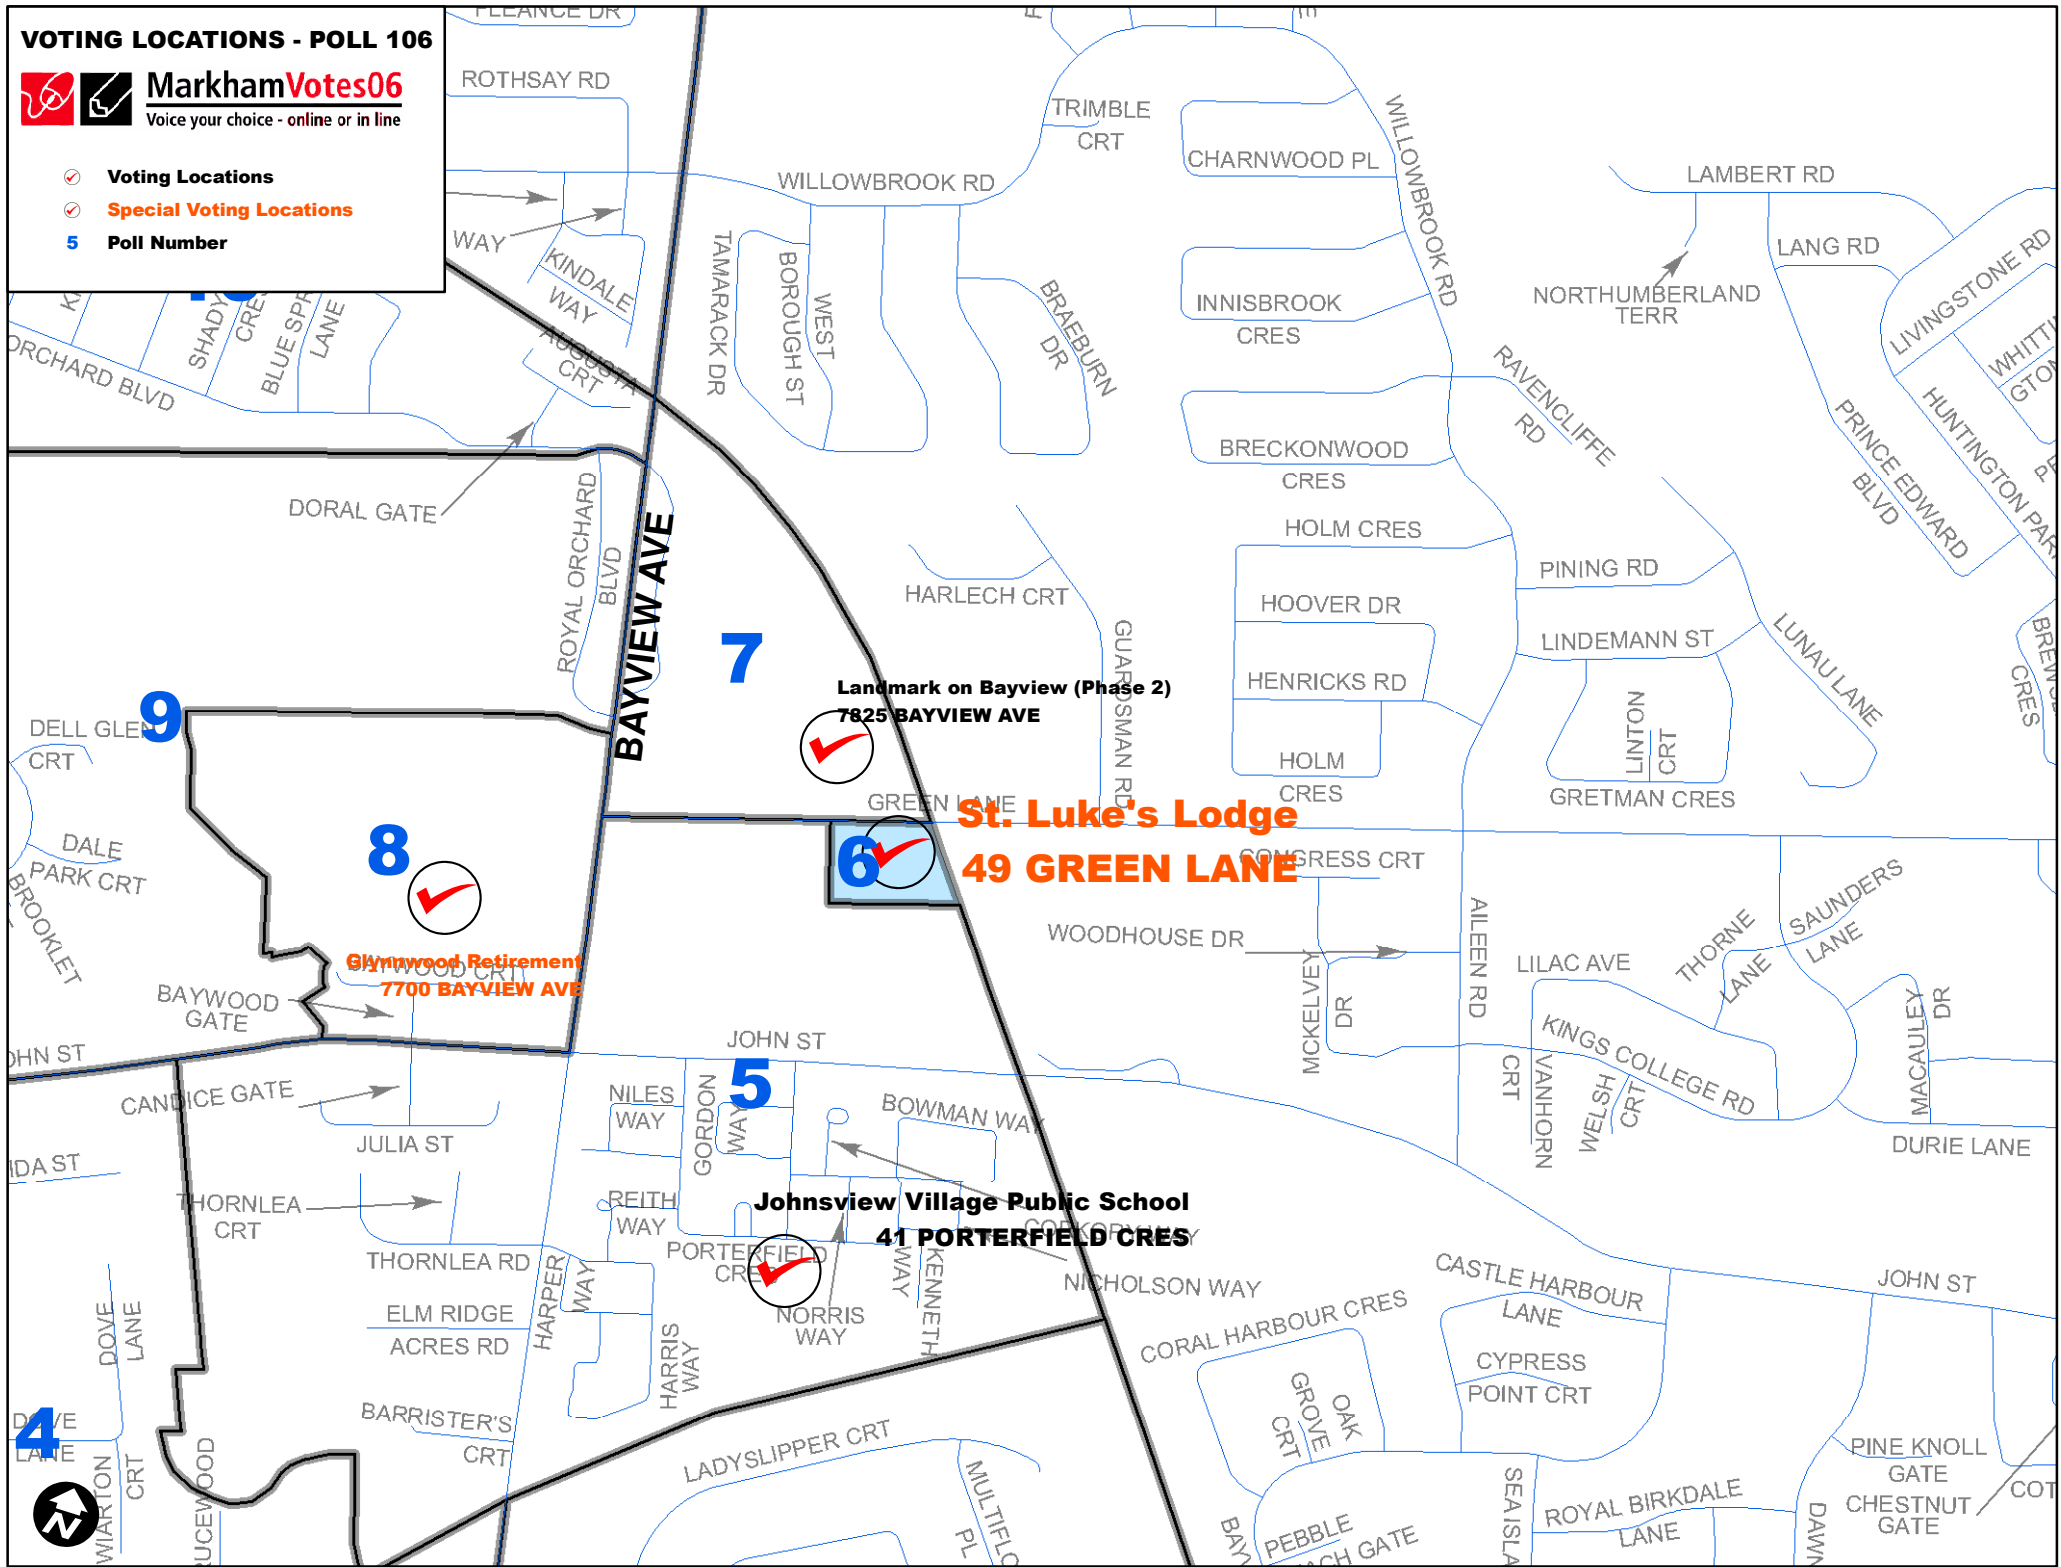

VOTING LOCATIONS - POLL 106

MarkhamVotes06

Voice your choice - online or in line

- Voting Locations**
- Special Voting Locations**
- 5** **Poll Number**

Landmark on Bayview (Phase 2)
7825 BAYVIEW AVE

St. Luke's Lodge
49 GREEN LANE

Johnsview Village Public School
41 PORTERFIELD CRES

Glynwood Retirement
7700 BAYVIEW AVE