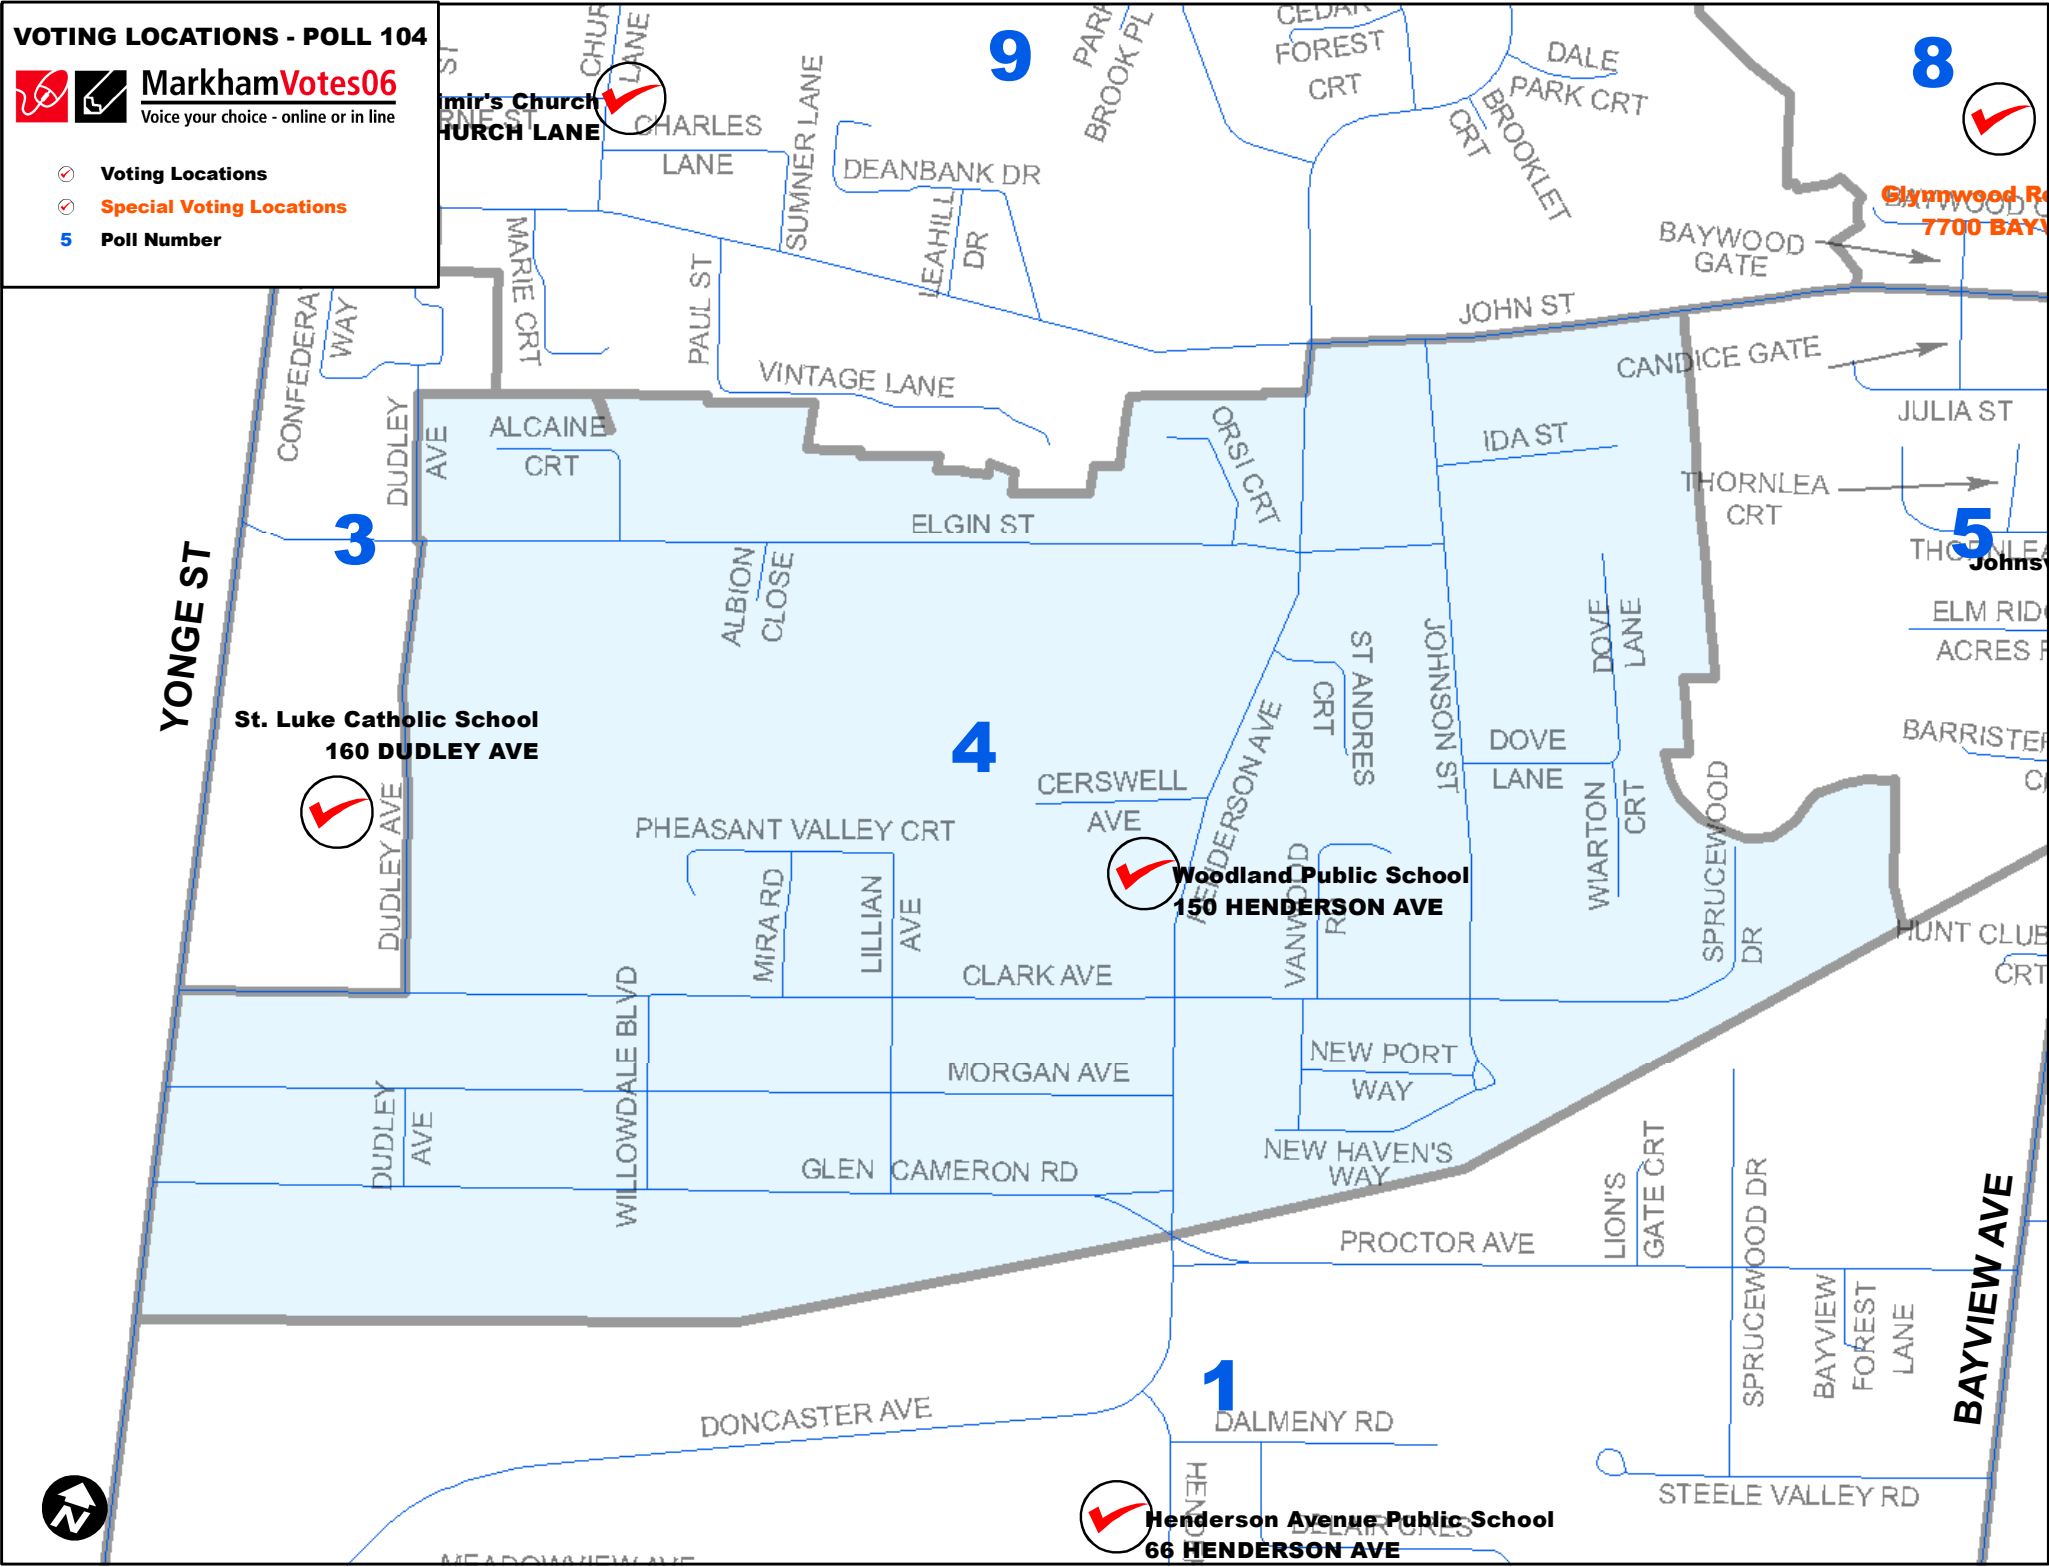

**VOTING LOCATIONS - POLL 104**

**MarkhamVotes06**

Voice your choice - online or in line

- Voting Locations**
- Special Voting Locations**
- Poll Number**

Amir's Church  
CHURCH LANE

St. Luke Catholic School  
160 DUDLEY AVE

Woodland Public School  
150 HENDERSON AVE

Henderson Avenue Public School  
66 HENDERSON AVE

Glymwood Rd  
7700 BAYVIEW